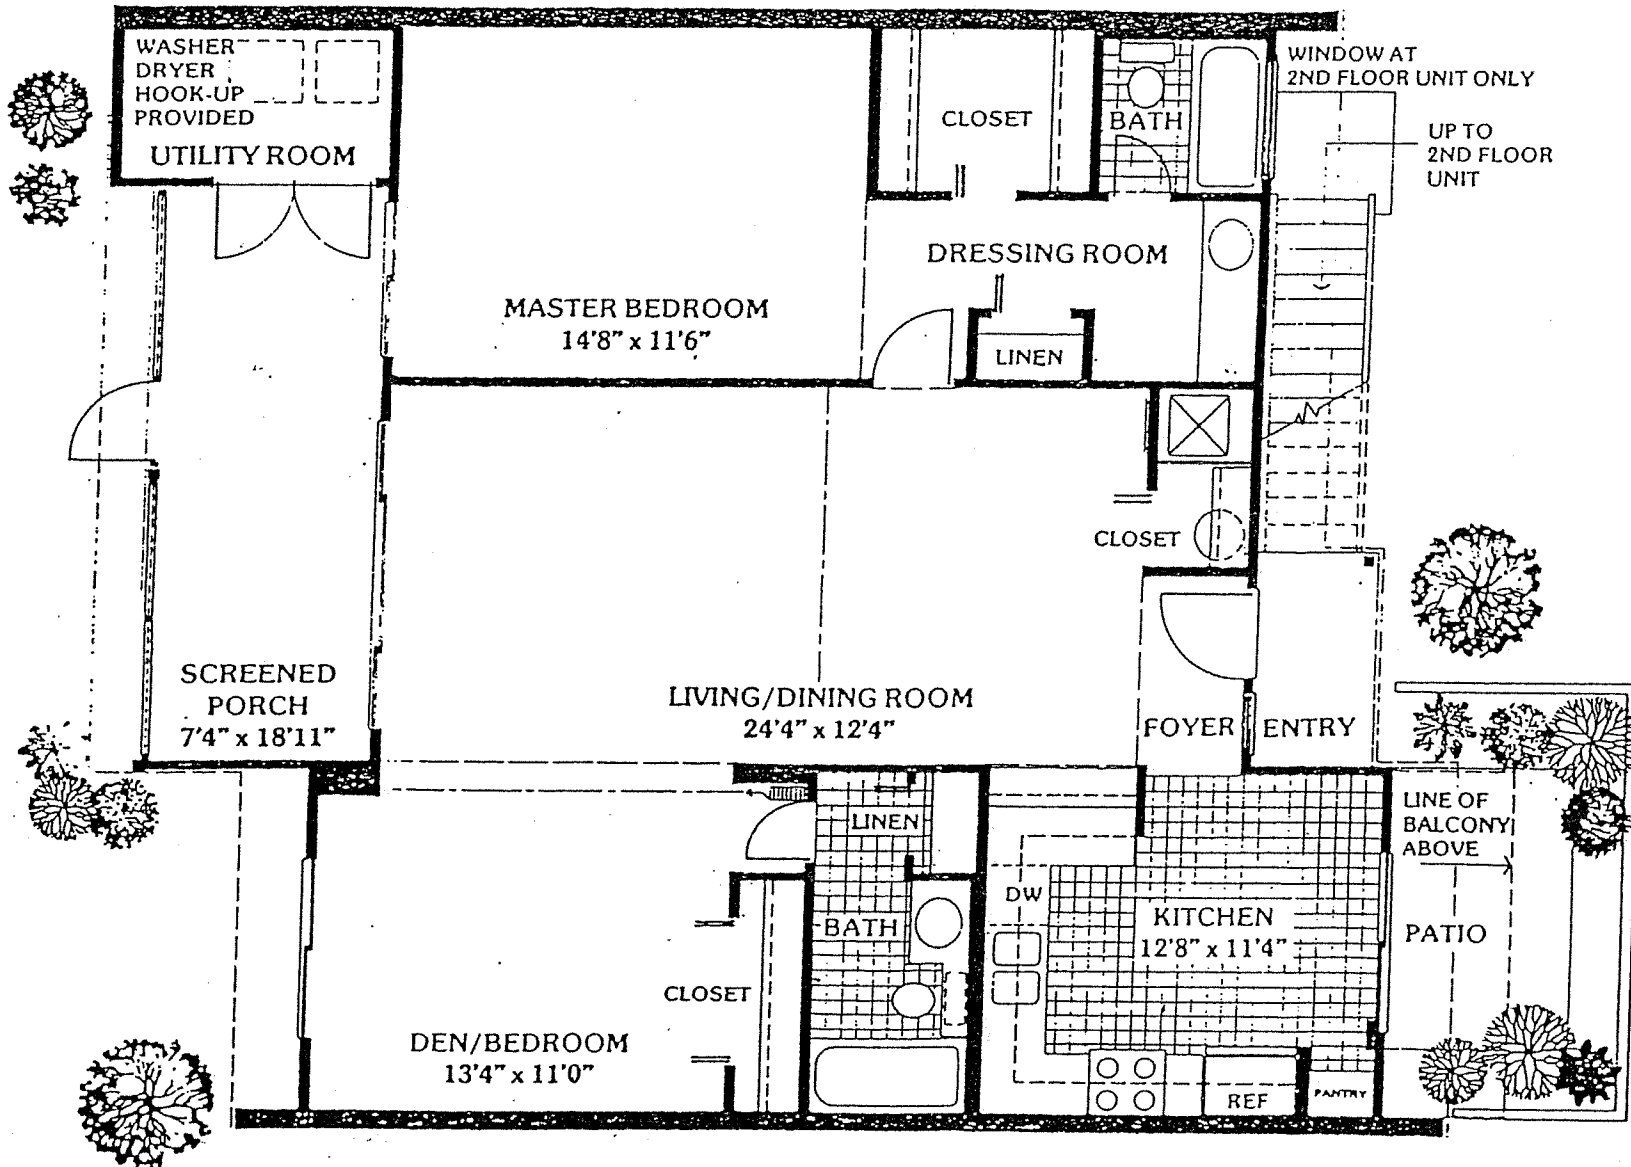

BROOKHOUSE

2 bedroom

2 bath

TOTAL LIVING AREA 1358 GROSS SQ. FT.
 LIVING AREA AIR CONDITIONED 1128 SQ. FT.
 SCREENED PORCH 185
 PATIO 1ST FLOOR UNIT 56
 BALCONY 2ND FLOOR UNIT 45

SCALE 0 1 2 3 4 FEET