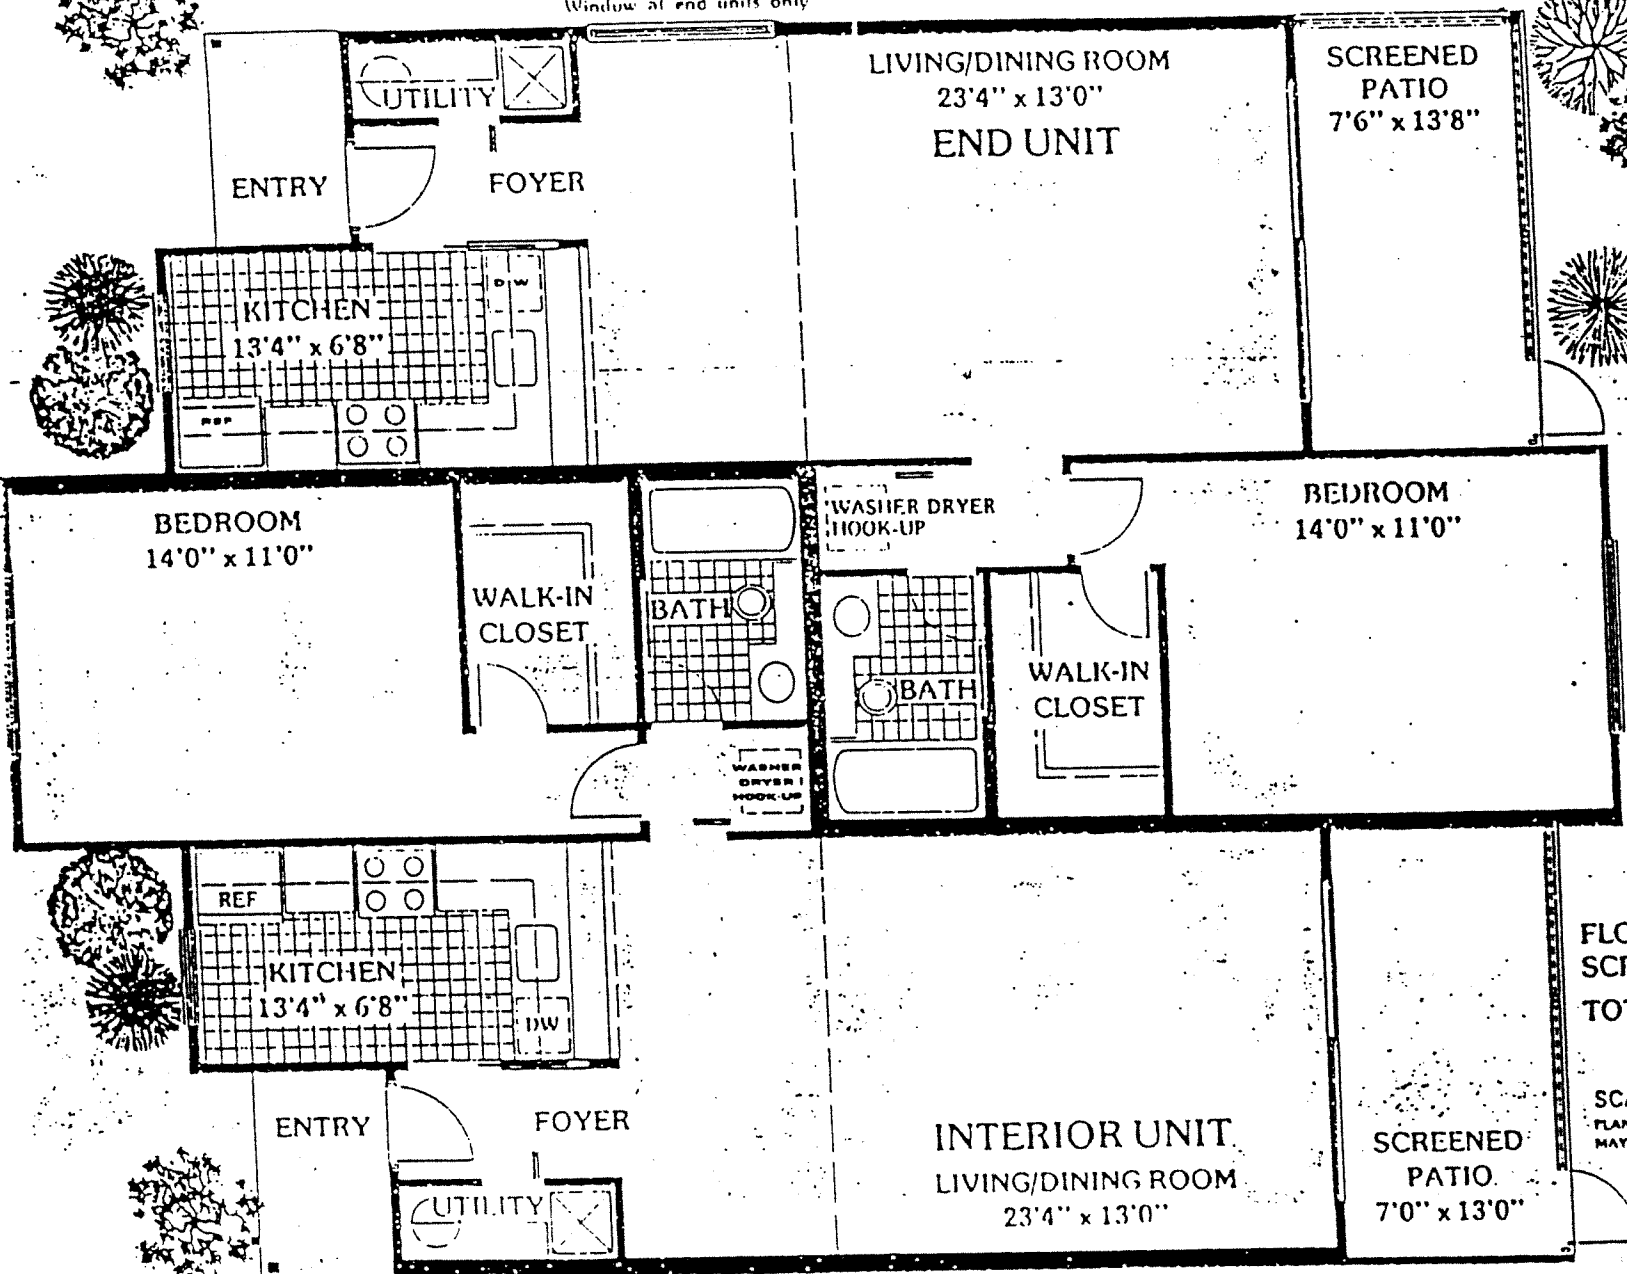

1 bedroom 1 bath

Window at end units only

FLOOR AREA 780 SQ. FT.
 SCREENED PATIO 103
 TOTAL 883 GROSS SQ. FT.

SCALE 0 1 2 3 4 FEET
 PLAN SIZES ARE APPROXIMATE AND
 MAY VARY DURING CONSTRUCTION