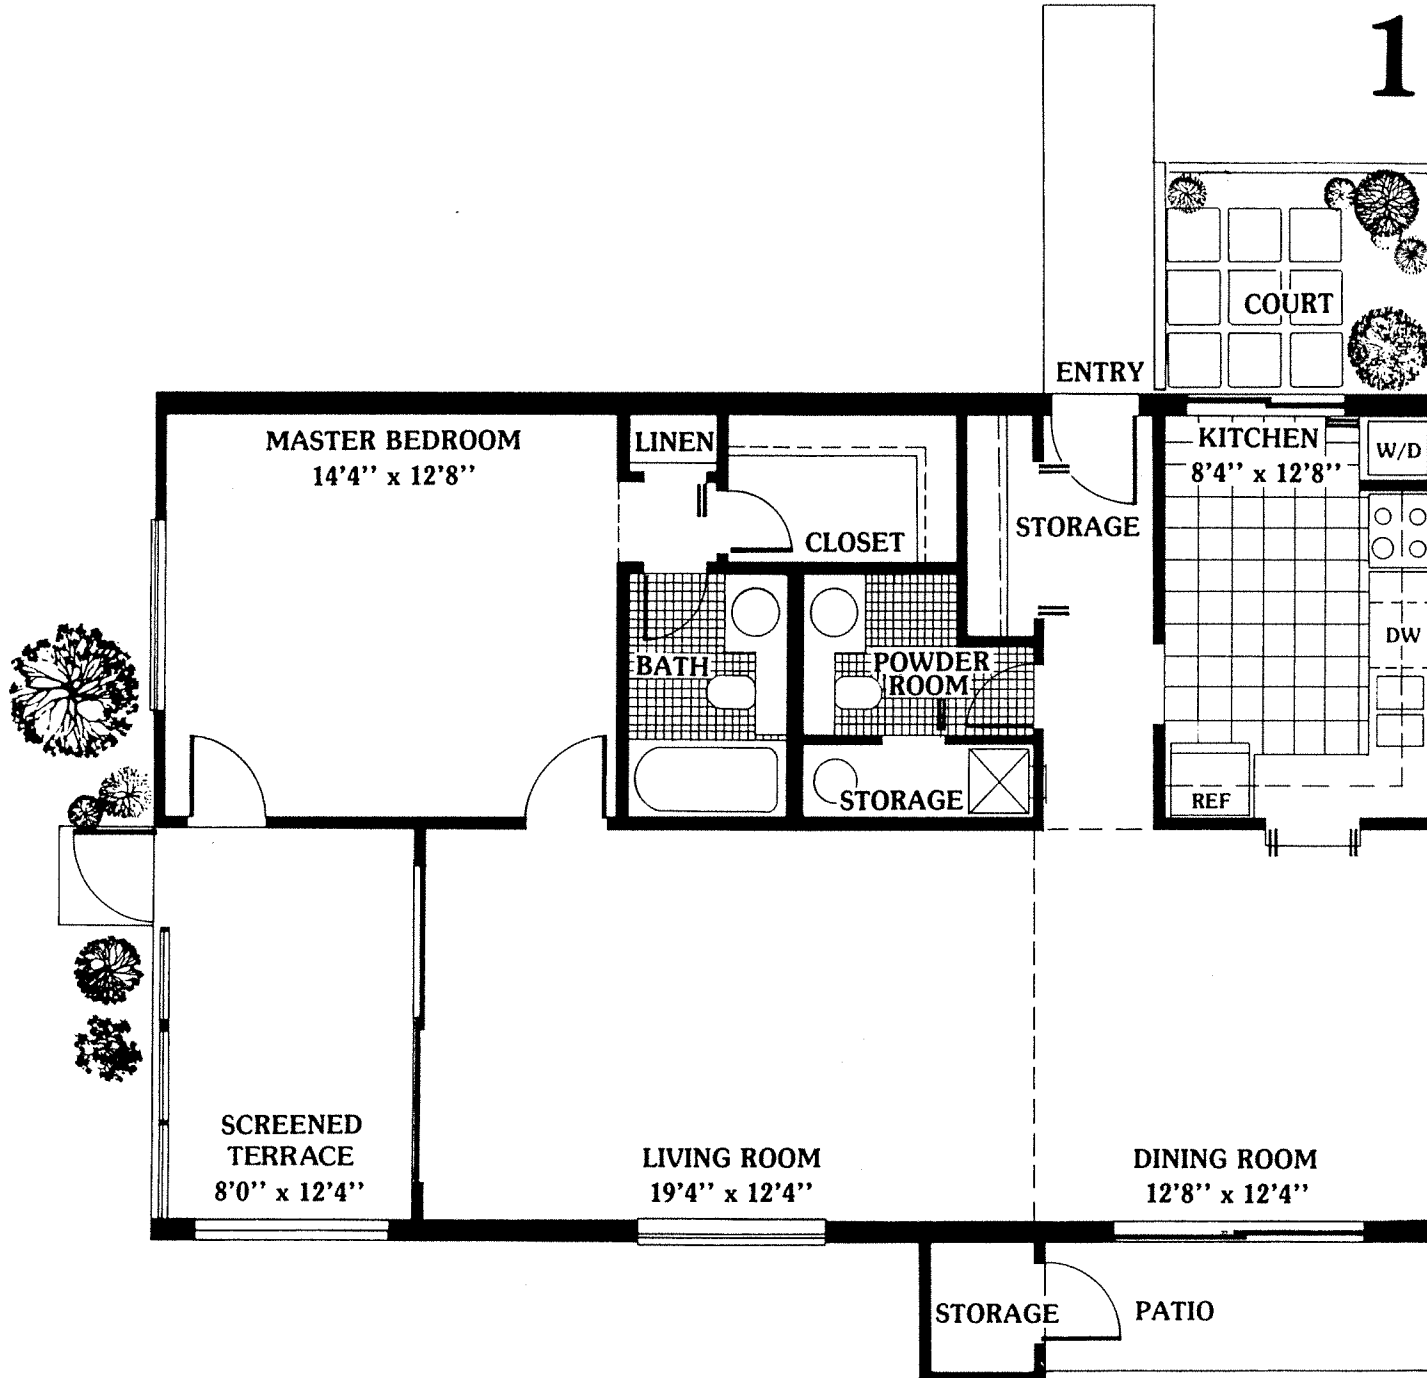

# 1 bedroom 1½ bath

FLOOR AREA 1035 GROSS SQ. FT.  
COURT, PATIO 109  
TOTAL 1144 SQ. FT.

SCALE 0 1 2 3 4 5 FEET  
PLAN SIZES ARE APPROXIMATE AND  
MAY VARY DURING CONSTRUCTION