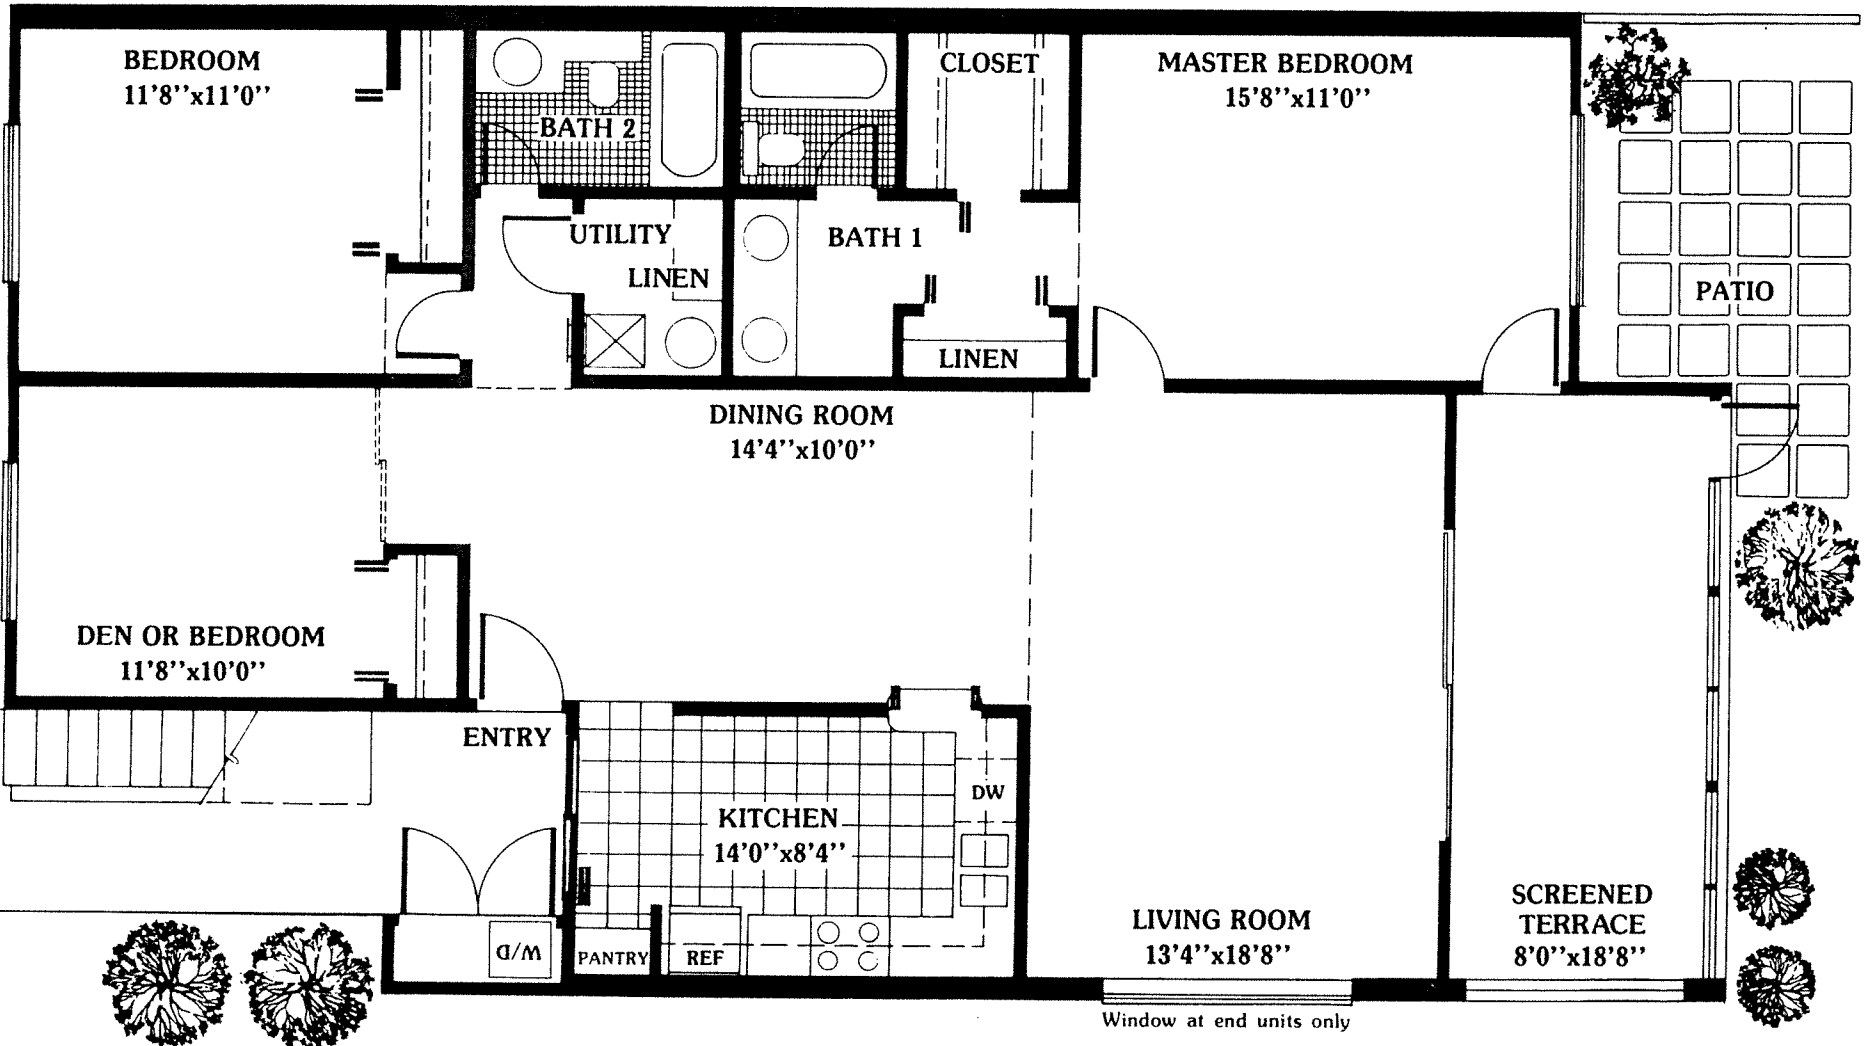

3 bedroom 2 bath

FLOOR AREA 1475 GROSS SQ. FT.
 PATIO 81
 TOTAL 1556 SQ. FT.

SCALE 0 1 2 3 4 5 FEET
 PLAN SIZES ARE APPROXIMATE AND
 MAY VARY DURING CONSTRUCTION